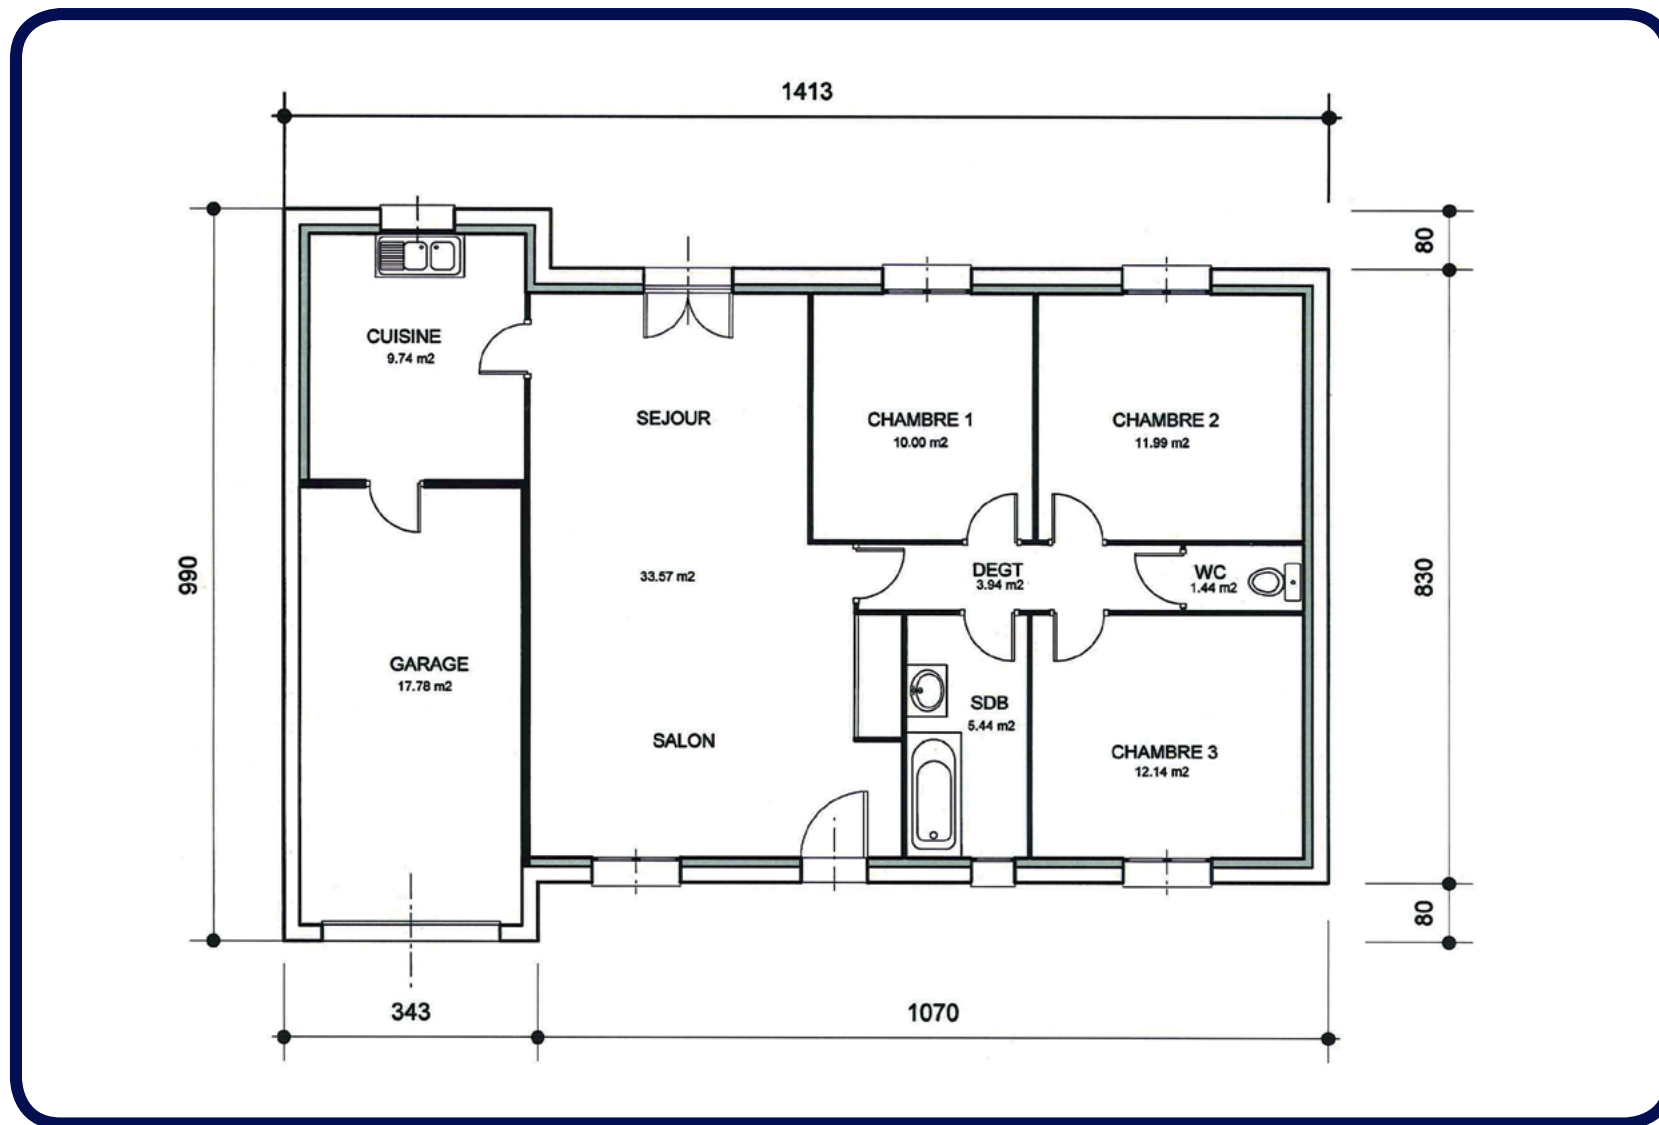

# GRANDE TRADITION 9

■ Surface habitable RDC : 88,26 m<sup>2</sup>

## GRANDE TRADITION 9